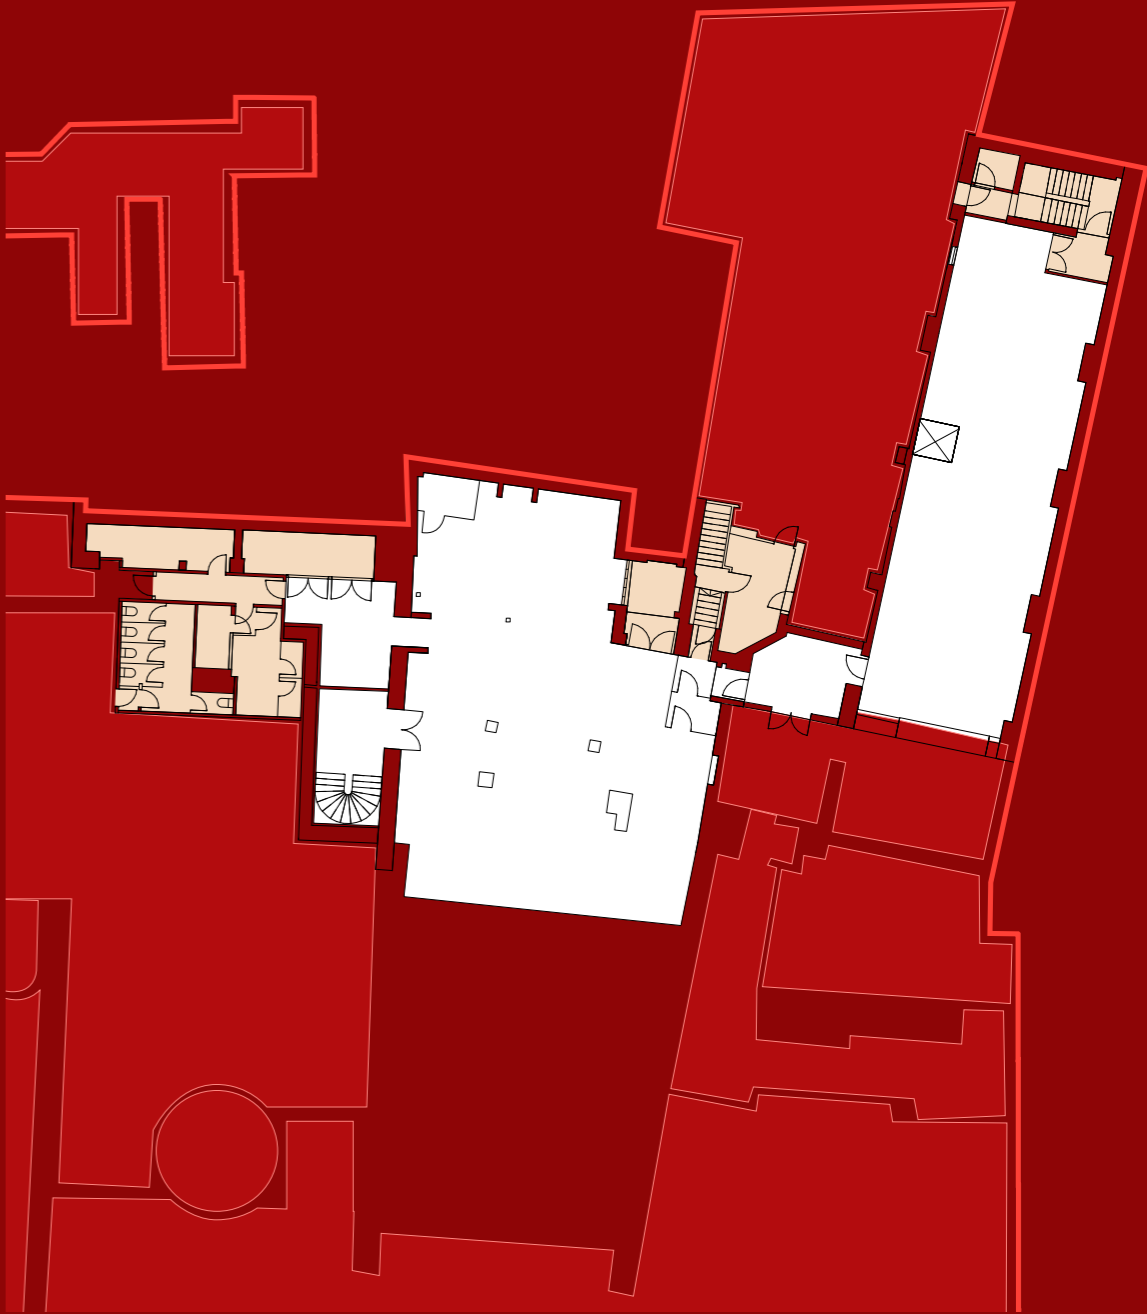

UNIT 2

Lower Ground Floor

	sq ft	sq m
G	1,372	128
LG	3,558	333
Total	4,960	461

Ground

Lower Ground

- Demise
- Common parts
- Reception
- Courtyard
- Coworking