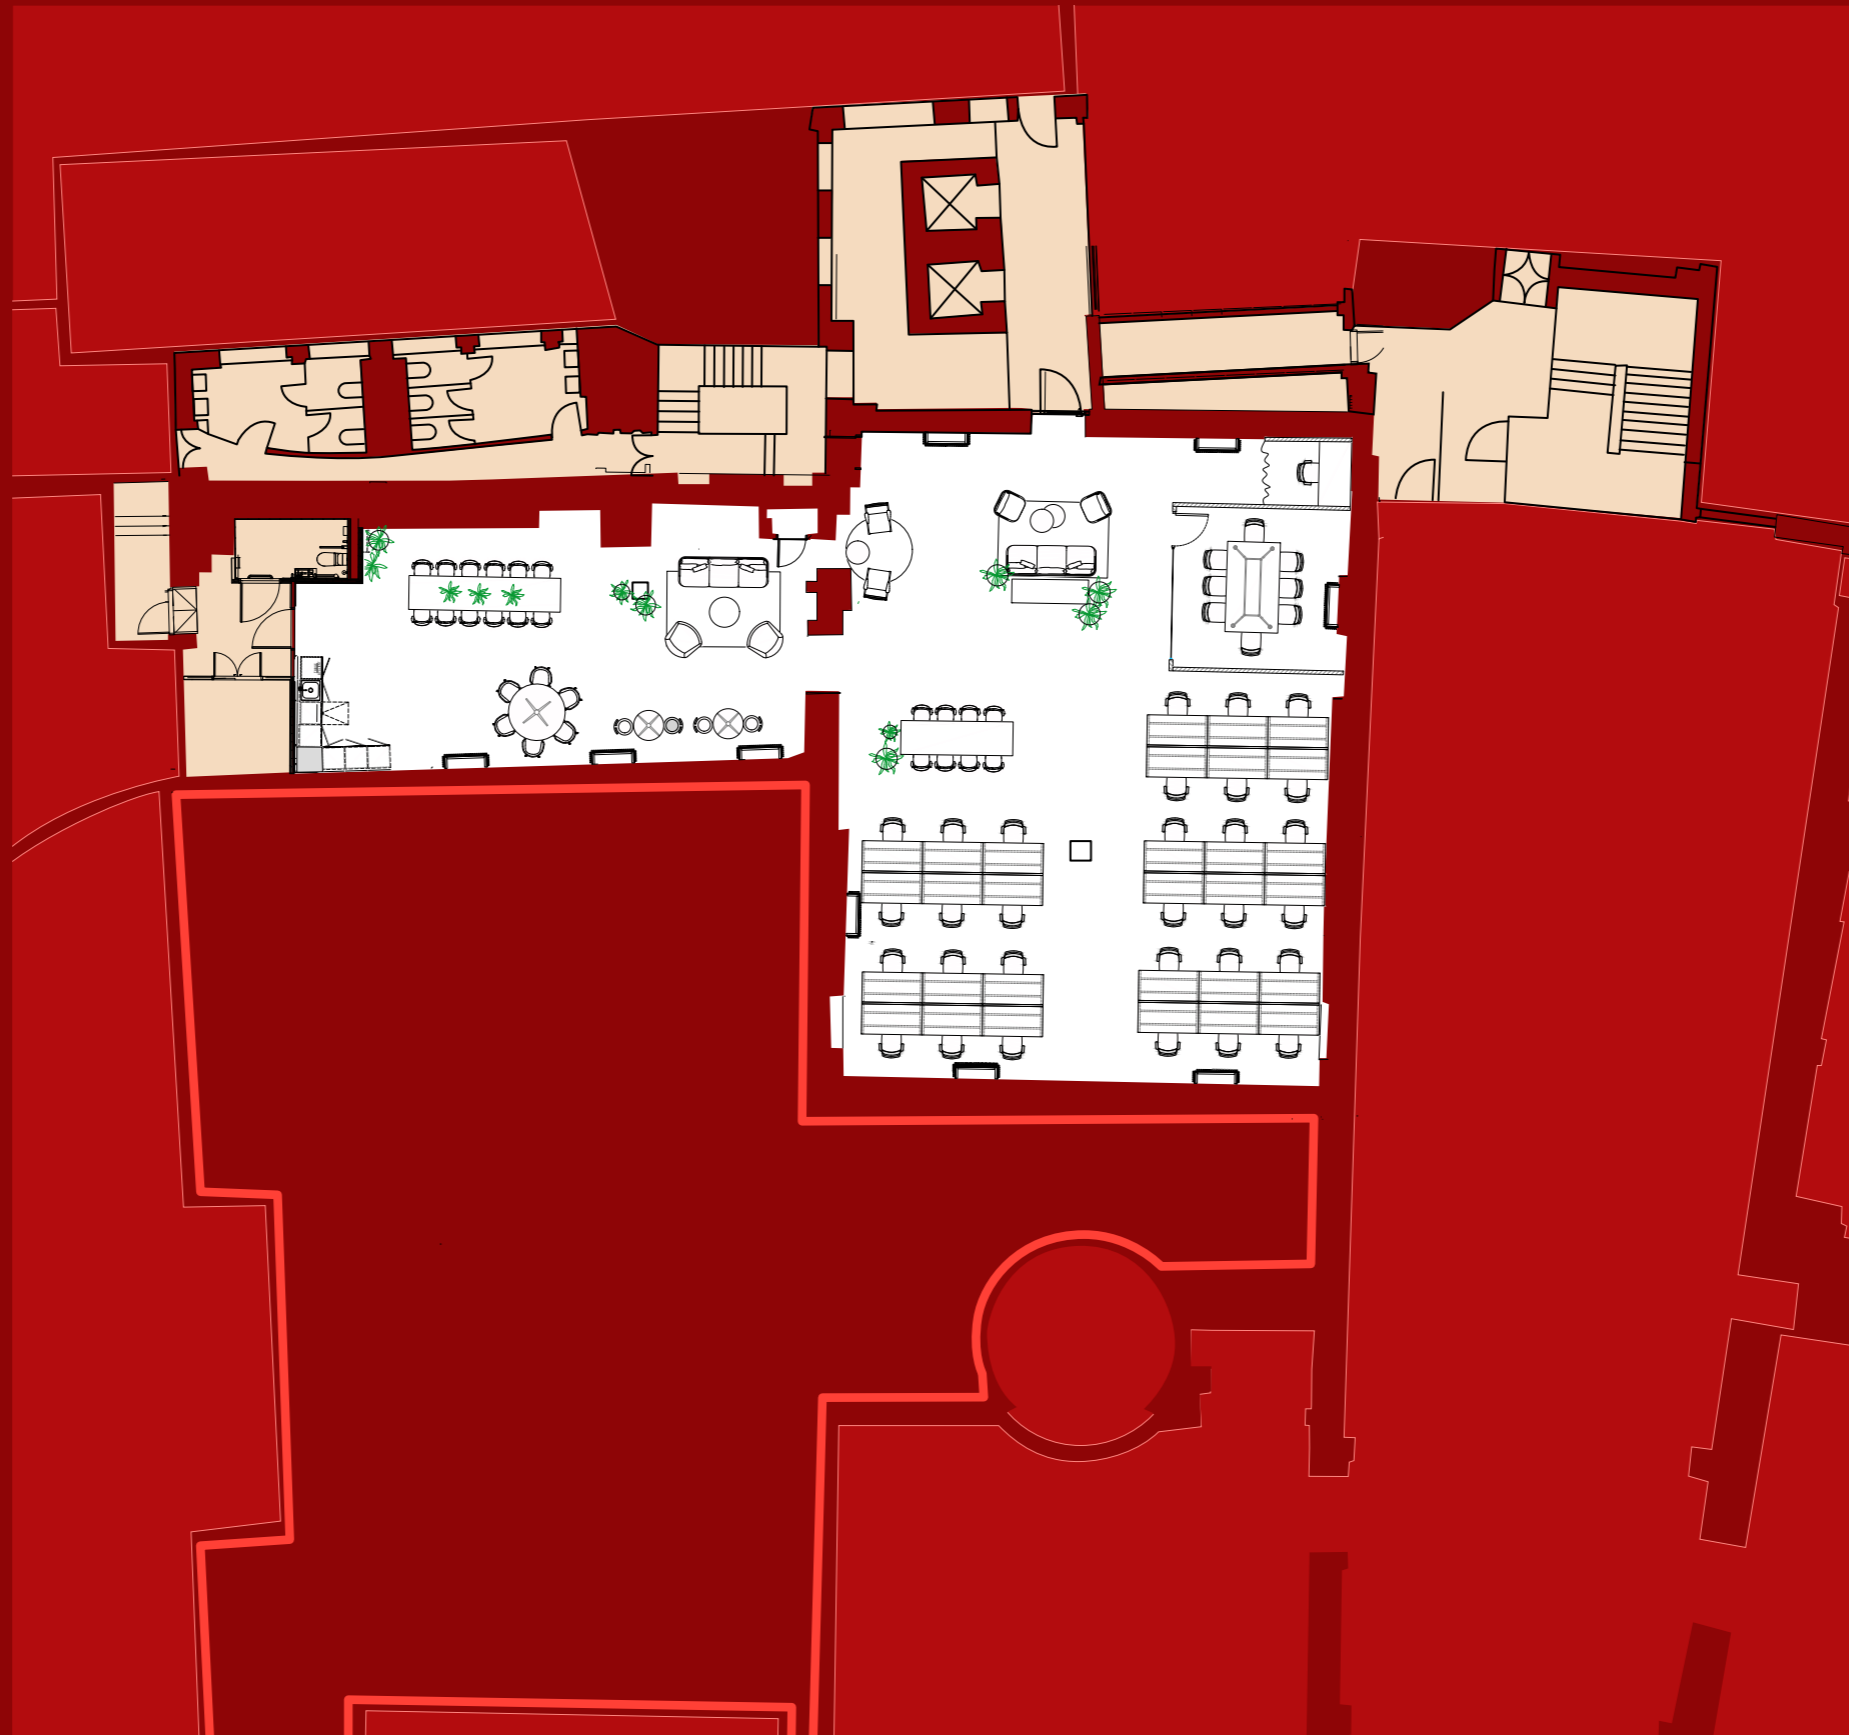

PART FIRST FLOOR

1st Floor

3,290 sq ft / 306 sq m

- Demise
- Common parts

0.0 4.0m 8.0m 12.0m 16.0m 20.0m

Graphical Scale 1:200

PART FIRST FLOOR

1st Floor

3,290 sq ft / 306 sq m

Desks	30
Collab Areas	2
Meeting Rooms	1
Call Booths	1
Teapoints	1
Breakout	3

- Demise
- Common parts

NORTH

0.0 4.0m 8.0m 12.0m 16.0m 20.0m

Graphical Scale 1:200