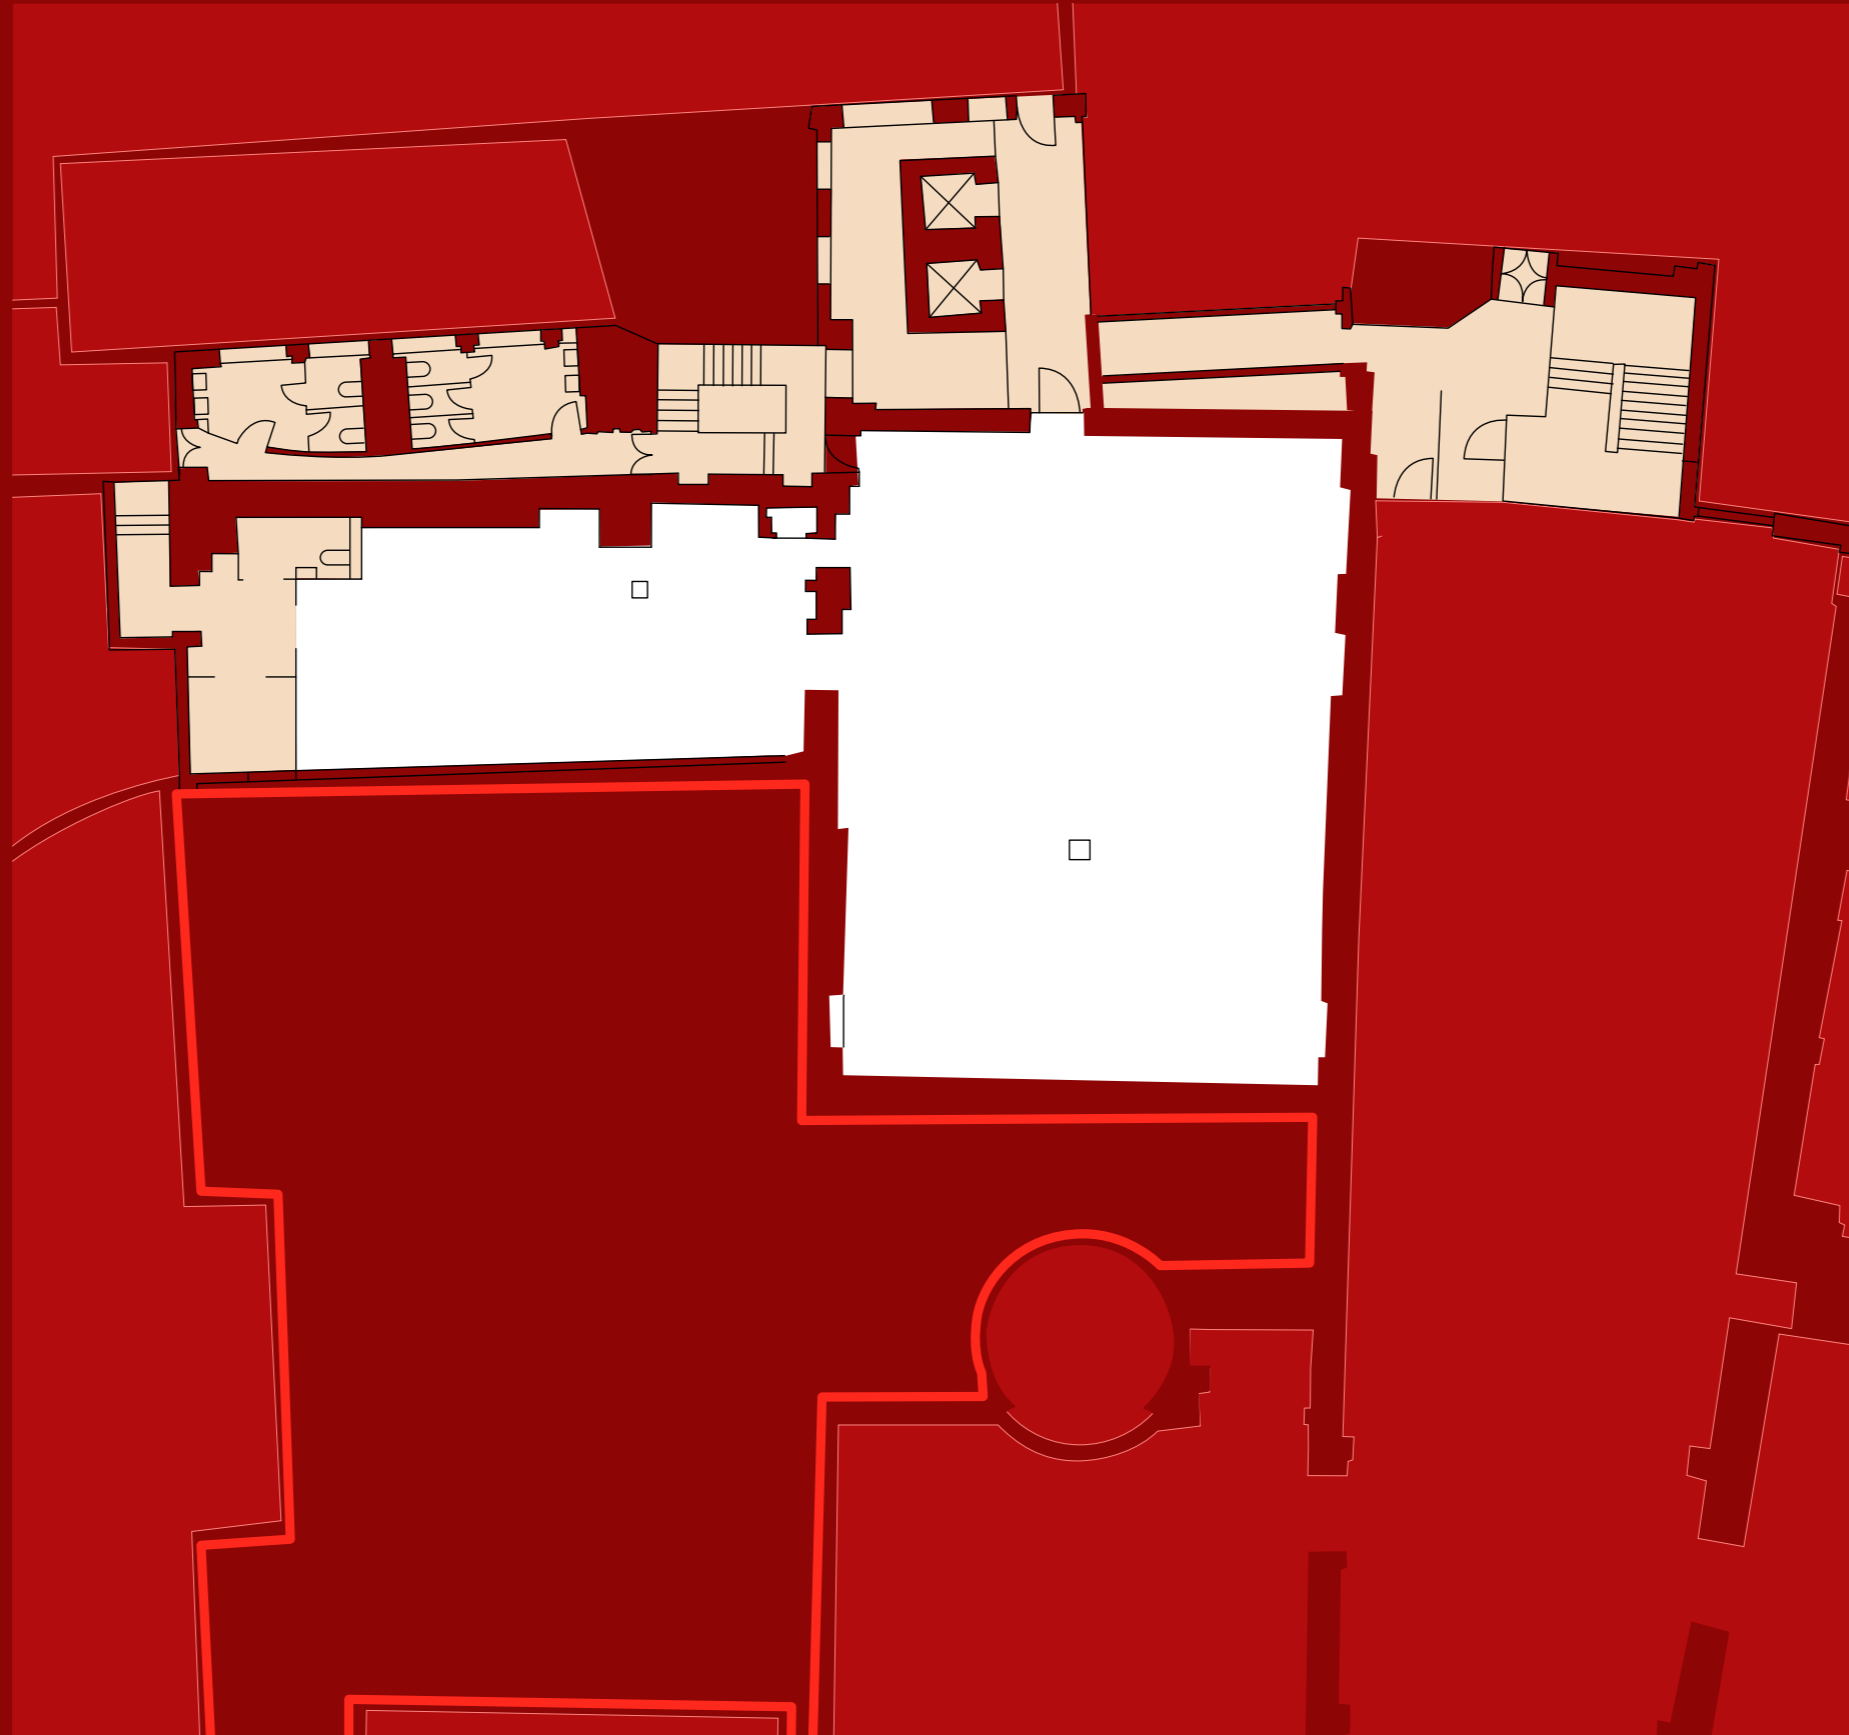

PART FIRST FLOOR

1st Floor

3,290 sq ft / 306 sq m

- Demise
- Common parts

0.0 4.0m 8.0m 12.0m 16.0m 20.0m

Graphical Scale 1:200

PART FIRST FLOOR

1st Floor

3,290 sq ft / 306 sq m

Desks	30
Collab Areas	2
Meeting Rooms	1
Call Booths	1
Teapoints	1
Breakout	3

- Demise
- Common parts

NORTH

0.0 4.0m 8.0m 12.0m 16.0m 20.0m

Graphical Scale 1:200