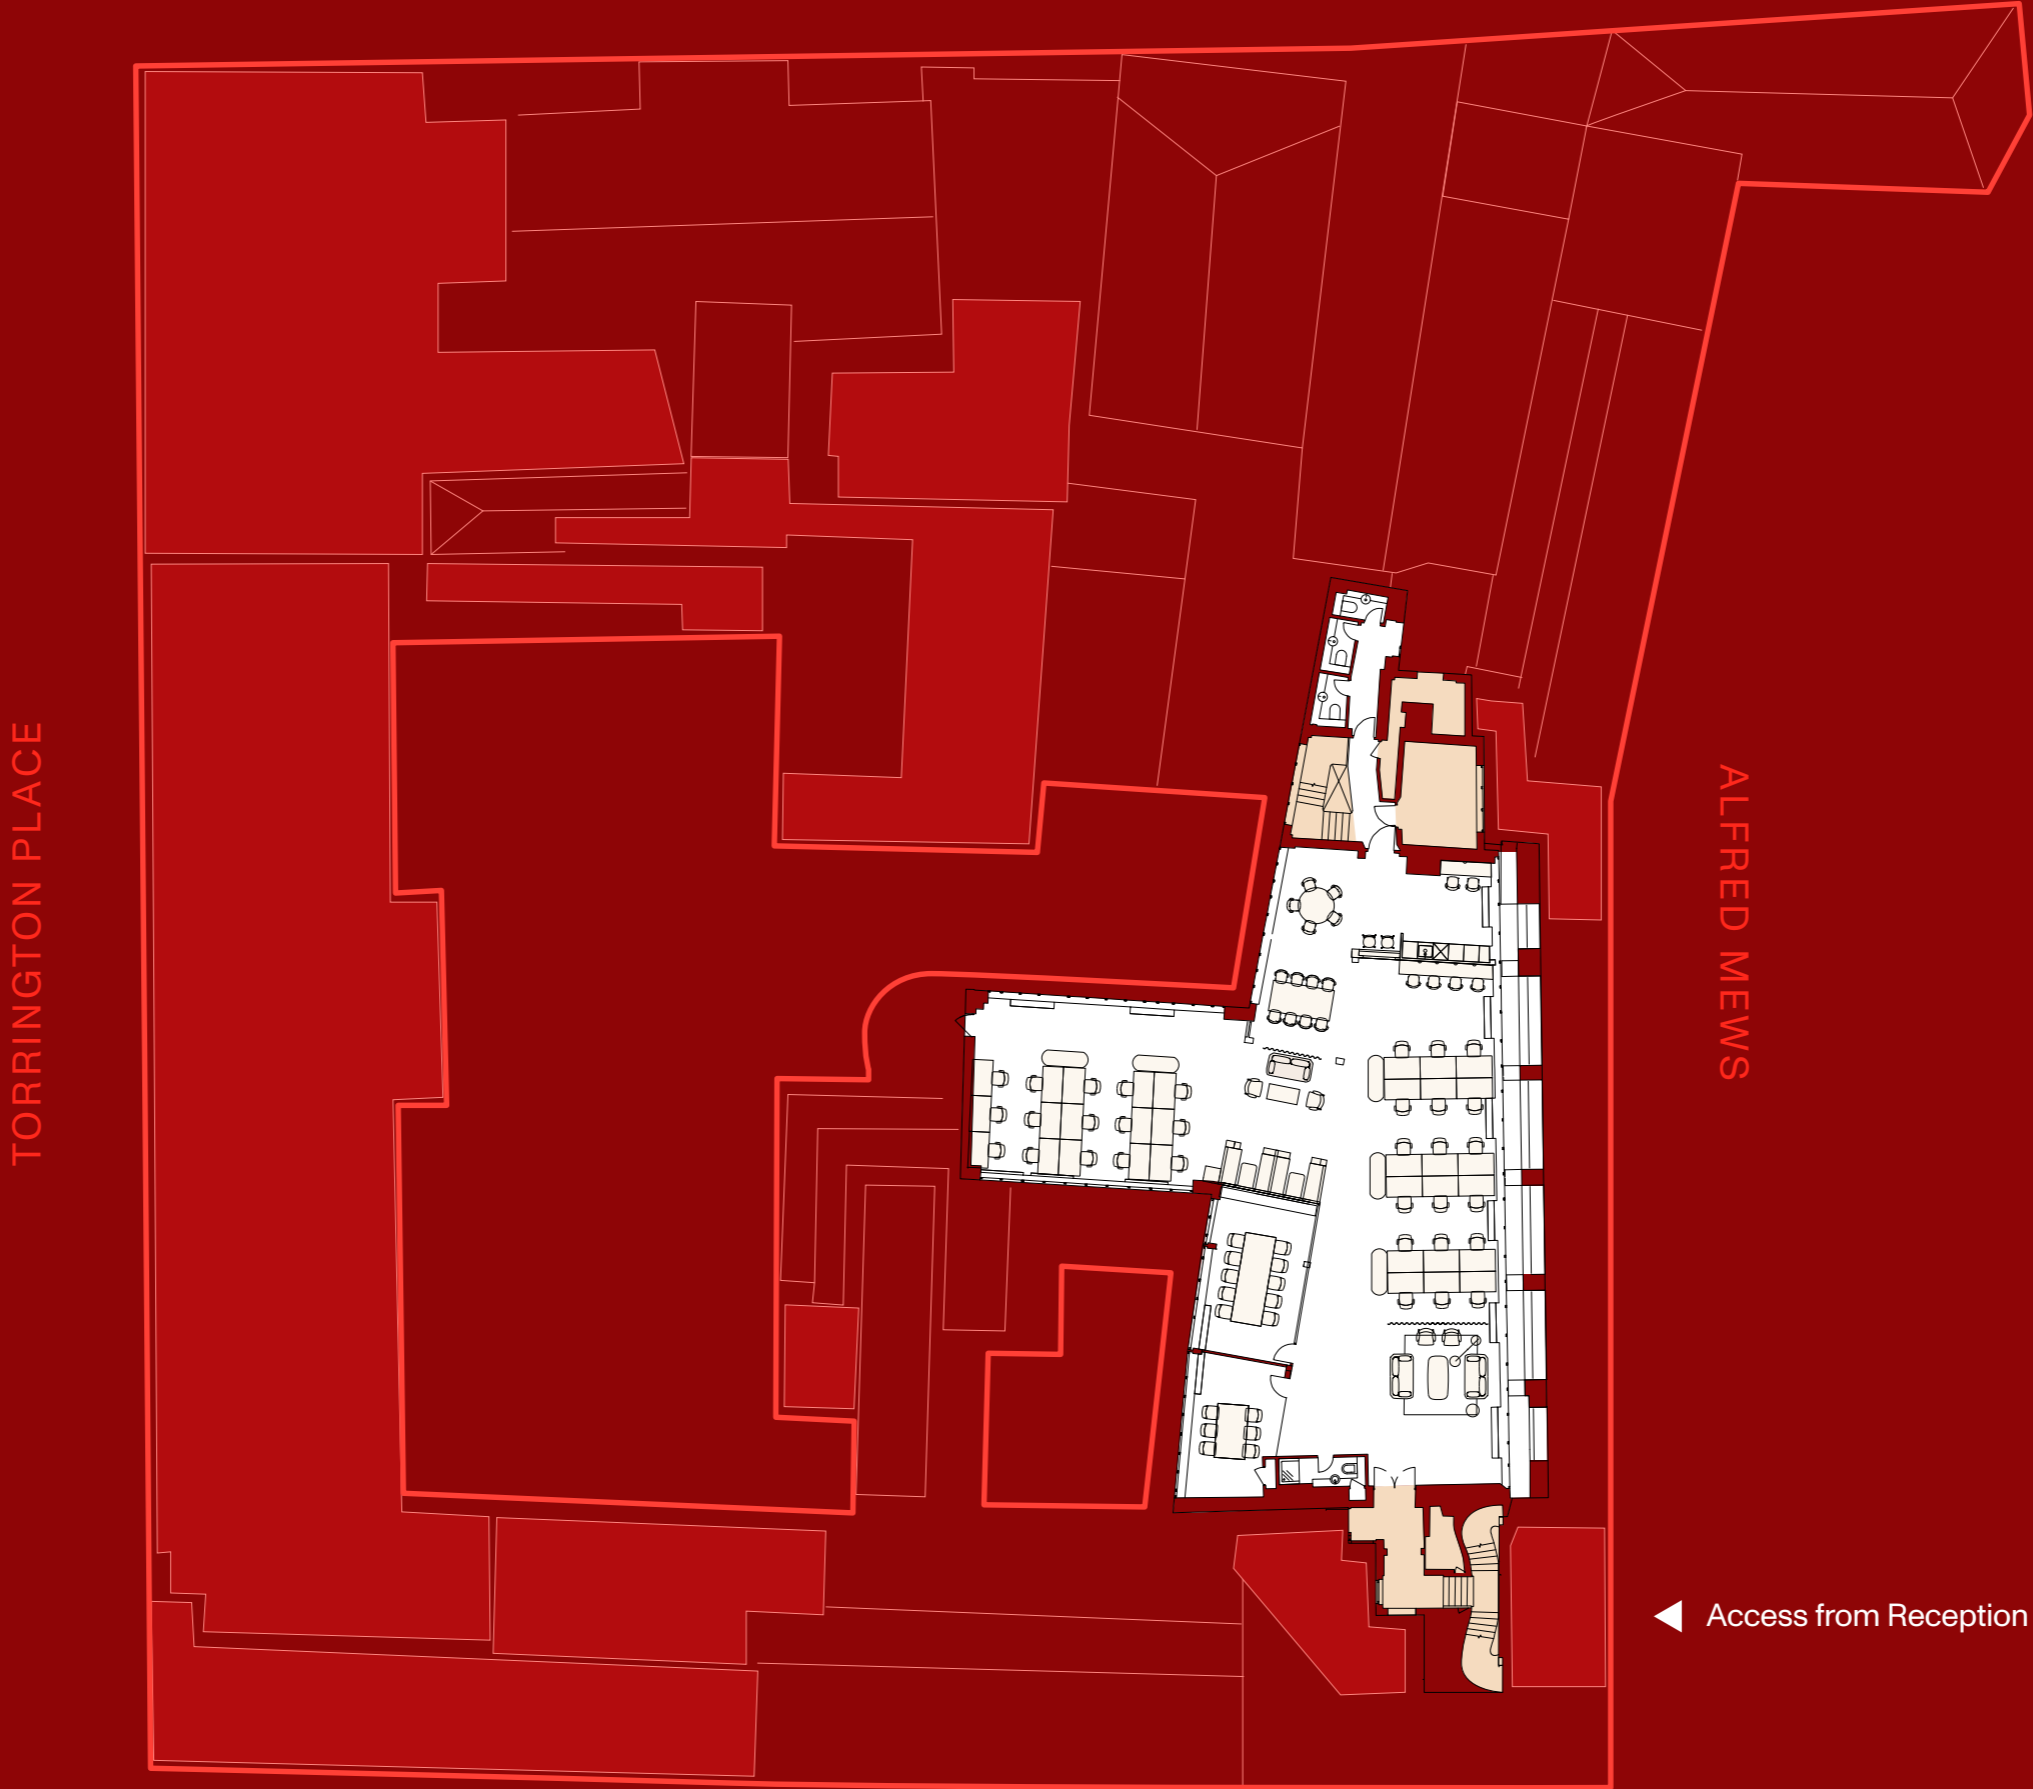

UNIT 6 CAT A+

6th Floor

3,446 sq ft / 320.1 sq m

TORRINGTON PLACE

ALFRED MEWS

◀ Access from Reception 3

NORTH

TOTTENHAM COURT ROAD